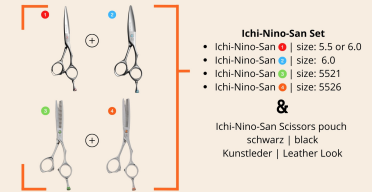

STRAIGHT CUT

SWIVEL

SLICE & POINT

ALLROUNDER

SET

VOLUME CONTROL 30~45 %

TEXTURE ~ VOLUME 15~25%

TEXTURE CONTROL 3~10%